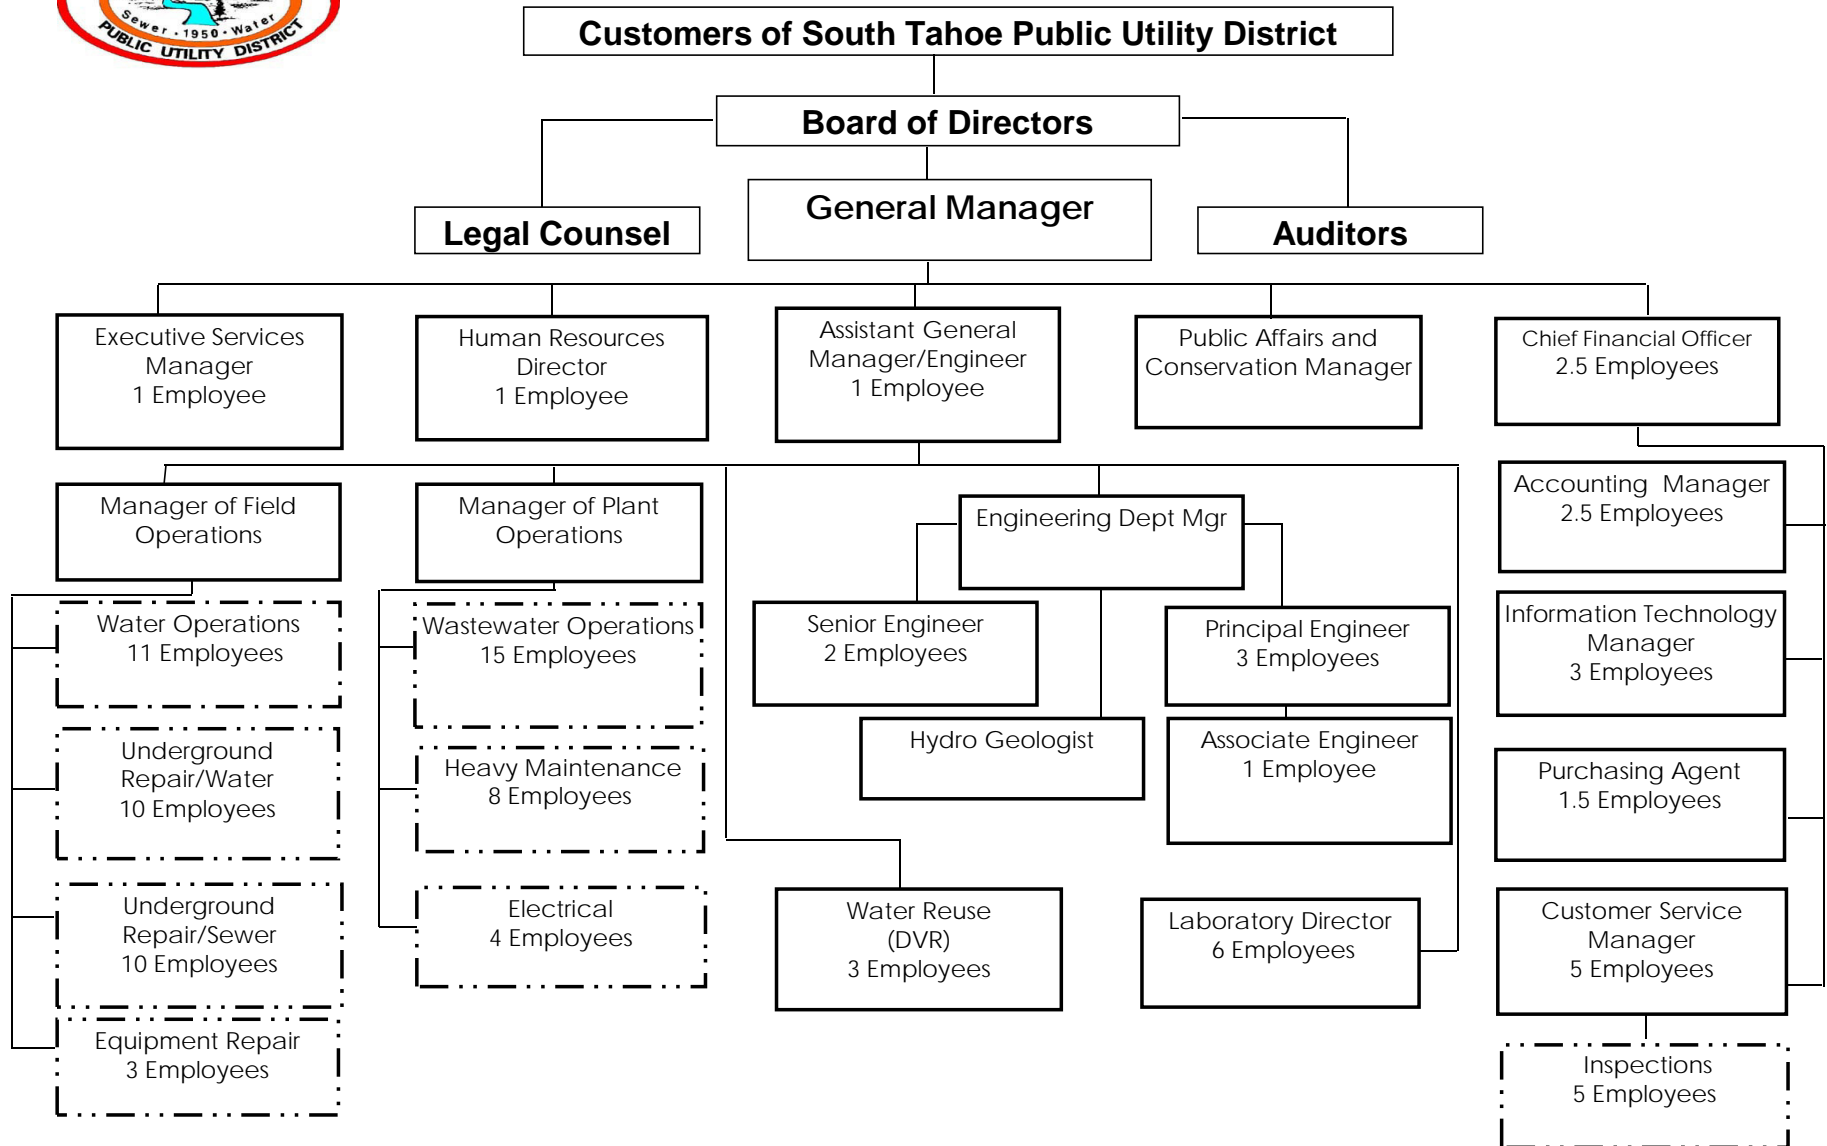

# South Tahoe Public Utility District

Legend		
Dept-direct report to Mgr	Managers	Employee = Union Staff