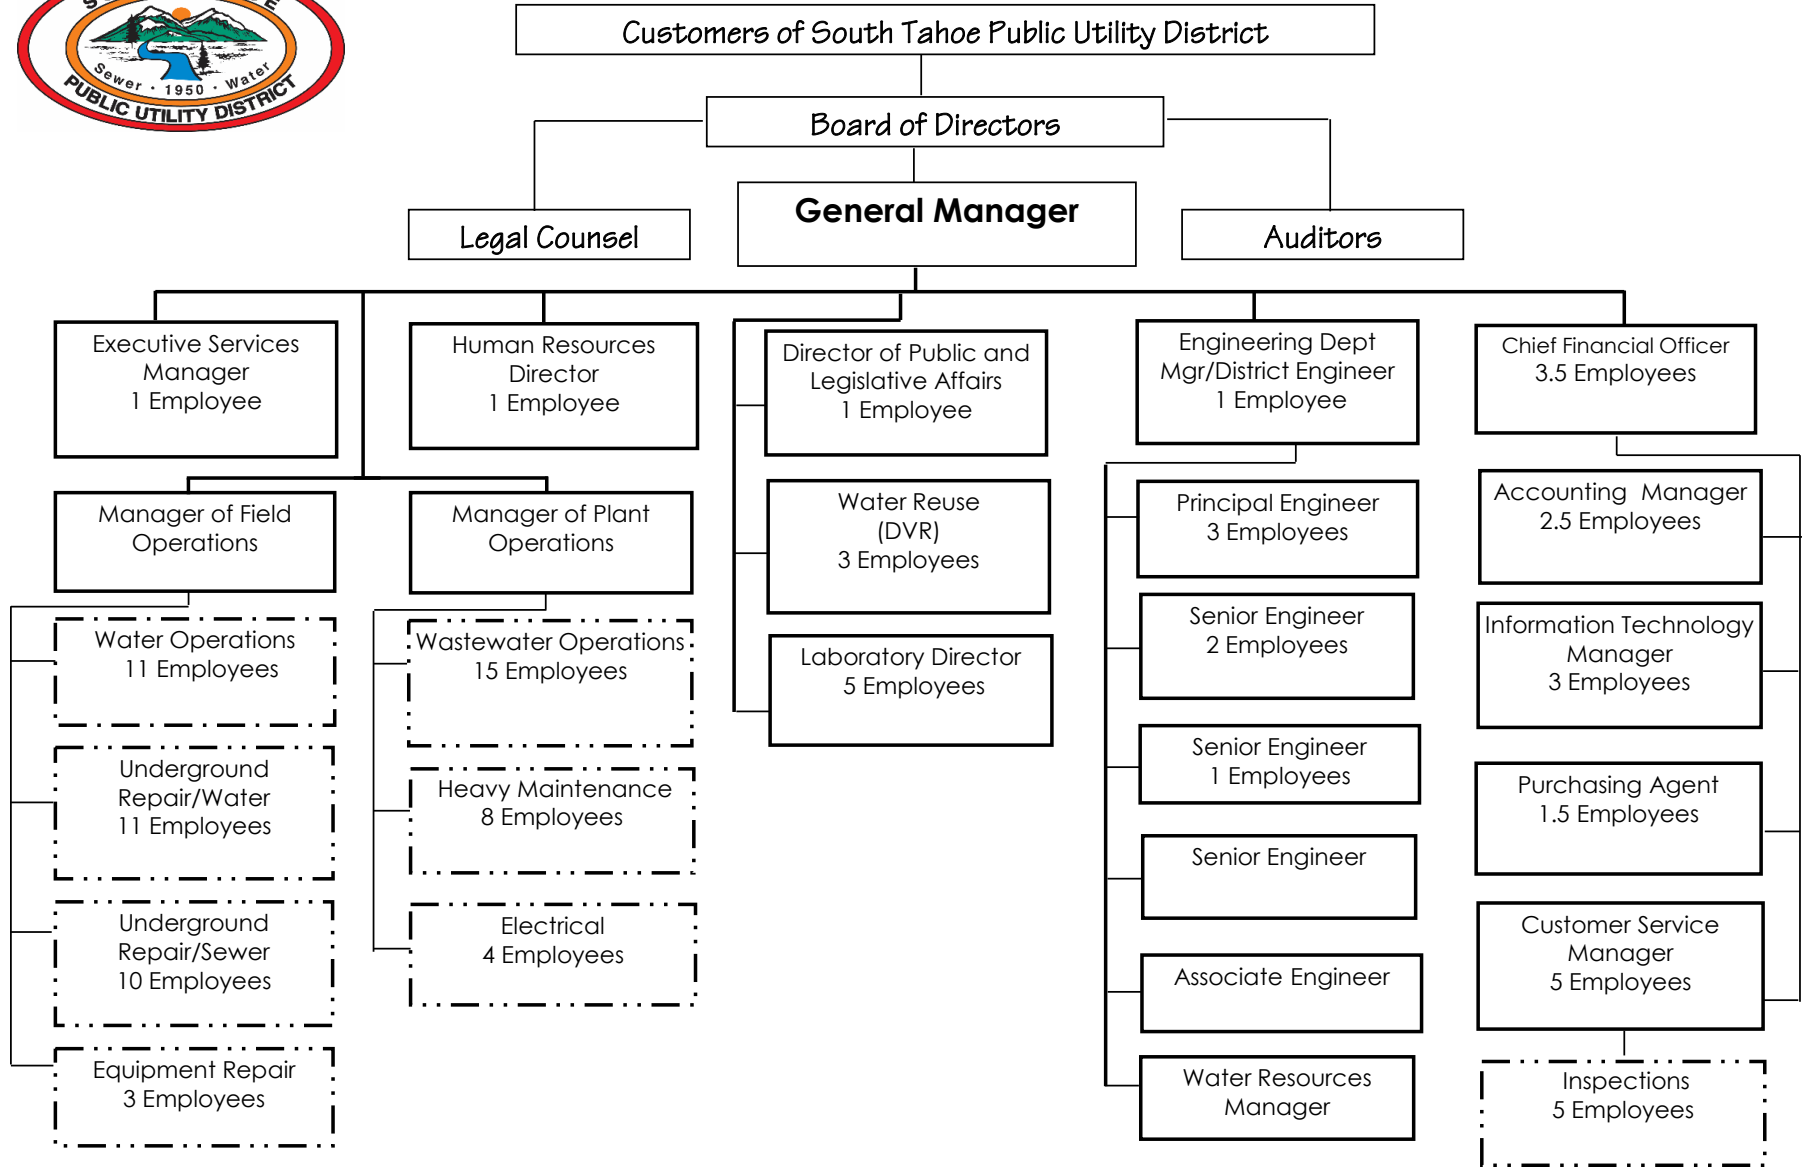

South Tahoe Public Utility District

Legend

Dept-direct report to Mgr
 Managers
 Employee = Union Staff