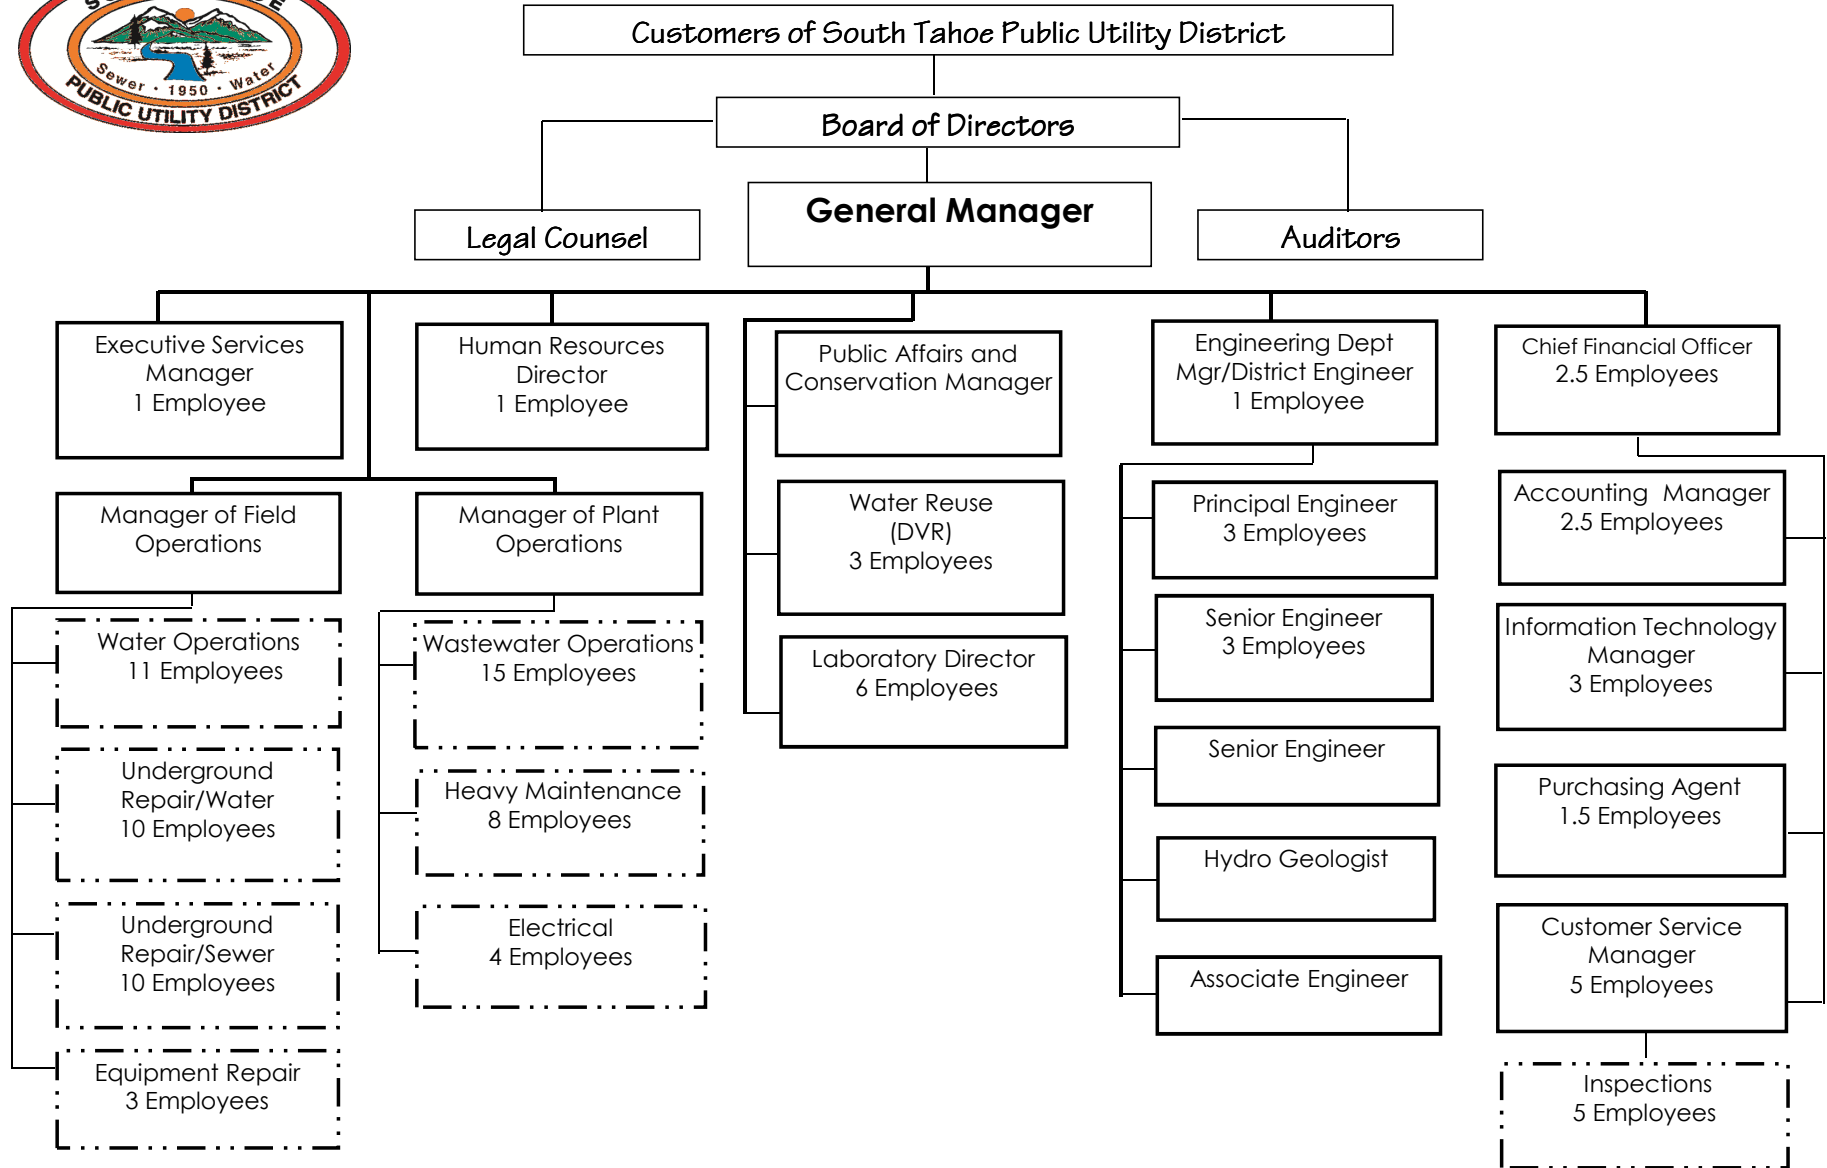

South Tahoe Public Utility District

Legend

Dept-direct report to Mgr
 Managers
 Employee = Union Staff